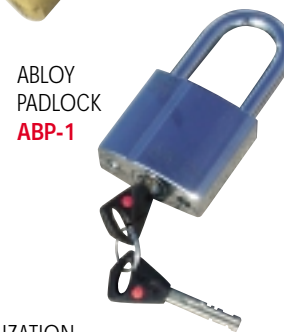

SIGNS, NOTICE TAGS, VIDEO

- SGN-1** Sign "PERMIT PARKING ONLY Violators will be ticketed, booted or towed at owner's risk & expense"
- SGN-2** Sign "NO PARKING Violators will be ticketed, booted or towed at owner's risk & expense"
- SGN-3** Sign "WARNING Parking violators will be immobilized and charged a service fee"
- SGN-6** Sign "WARNING ROADBLOCK AHEAD"
- SGN-7** Sign "WARNING DO NOT ENTER ROADBLOCK AHEAD"
- SGN-S** Signpost 5' height by 18" diameter base
- IN-1** Immobilization Notice Tags (orange) 10 pads of 25 with ties — total of 250 tags
- VHS-1** Rhino video. Informative. Covers application, installation, H & D models.

IMMOBILIZER CART
DDT-C

SECUR-KEY
SK-3

SOCKET HEAD
SECUR-KEY
SK-3SH

NOTE: Secur-Key sales are strictly monitored for security. Agency or customer verification will be required when ordering.

SECUR-BOLT
SB SERIES

TENSION SPRING
TS-1

LOCK COVER
LC-3

OPTIONAL
PADLOCK
BP-1

BI-DIRECTIONAL
STAND
IS-3

IMMOBILIZATION
NOTICE TAGS
IN-1

ABLOY
PADLOCK
ABP-1

PARKING LOT SIGNAGE

SIGN-1