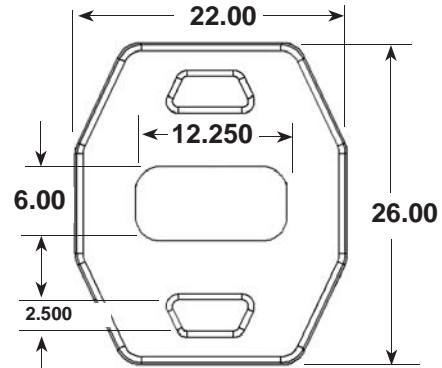

20 & 30 lb. TD8200 Series
Diamond Series Rectangular Base
100% Post Consumer Recycled Rubber

20 lb base is 1.750" thick .
30 lb base is 2.250" thick.

We gratefully acknowledge the assistance of CalRecycle in developing our extensive line of recycled rubber bases.