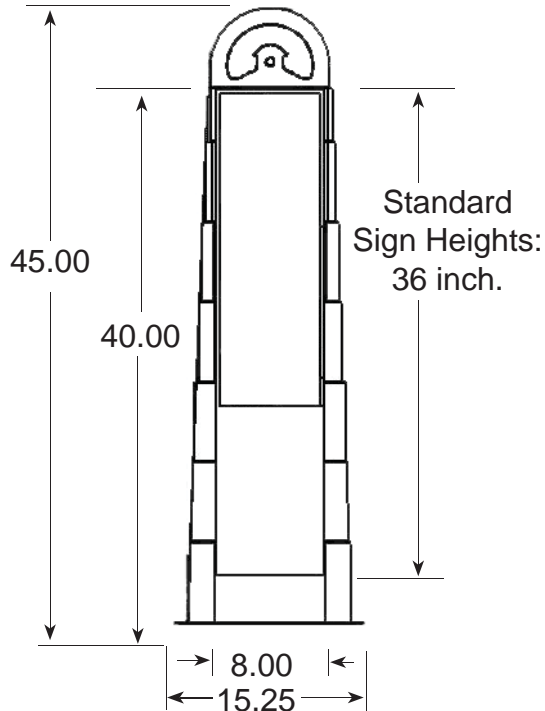

NCHRP350 Approved : WZ-118.  
 MUTCD Compliant .

General information is listed on the reverse side. The measurements provided are intended only as a source of information. They are given without guarantee and are not classified as a warranty. A specification will be sent to you upon request.

TD6000 MODEL V.I.P.  
VERTICAL INDICATOR PANEL SIGN LEGENDS  
SPECIFICATIONS

- **Dimensions of 45" model:**  
Overall Height: 45 Inches.  
Panel Height: 40 Inches.  
Panel Width: 8 inches.  
Weight: 5.5 lbs.  
Width at Base: 15.25 Inches
- **V.I.P. Vertical Panel is a two-piece design consisting of a molded plastic vertical panel and 100% Post Consumer Recycled "Diamond" Series Rubber Base available in 20 and 30 lb. weights.**
- **Product to have recessed hole for light attachment and leveler pad for light on opposite side of unit.**
- **Panel Material is low density polyethylene made from 50% Post-Consumer Recycled Plastic with UV inhibitors.**
- **NCHRP350 Approved: WZ-118.**
- **Colors: Fluorescent Orange, Black, Yellow or White.**

TD6000 - 45" Standard VIP

20 & 30 lb. TD8200 Series  
Diamond Series Rectangular Base  
100% Post Consumer Recycled Rubber

20 lb base is 1.750" thick .  
30 lb base is 2.250" thick.

We gratefully acknowledge the assistance of CalRecycle in developing our extensive line of recycled rubber bases.