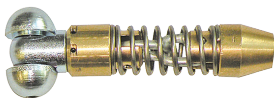

9-171 Flexible Adapter with Roller Guide

Guides rod through bends in pipe and helps prevent breaking end of rod when inserting into pipe. Fits 3/8", 1/2", 5/16", 7/16"