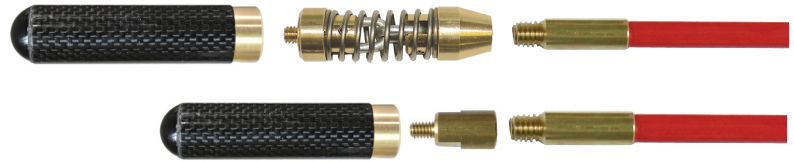

LOCATE UNDERGROUND PIPE

A sonde is a battery-powered locating beacon used to pinpoint rod end. Its signal is detected by a receiver.

Using an adapter, the sonde is attached to the rod ferrule to locate in underground pipes or conduit.

Can be used with Duct Hunter™ Traceable Rodders or Buddy® Rodders.