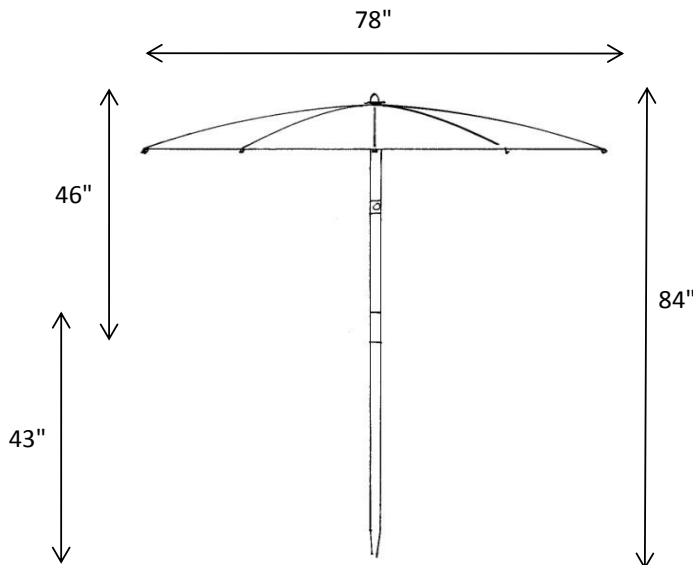

CREATIVE TENT SOLUTIONS

Industrial Pop-Up Tents & Umbrellas for Weather Protection

POP'N'WORK - 7886FW

POP'N'WORK UMBRELLAS HAVE HEAVY DUTY FRAMES THAT CAN WITHSTAND STRONG WINDS. TOUGH YELLOW VINYL COVERS.

FEATURES

- ◆ SIX PANEL UMBRELLA WITH A TWO PIECE POINTED WOOD POLE
- ◆ NO TILTING MECHANISM ON WOOD POLES
- ◆ STANDARD COLOR IS YELLOW. OTHER COLORS AVAILABLE
- ◆ WEIGHT: 10LBS
- ◆ DIMENSIONS: 59" X 5" X 5"

SPECIFICATIONS - 78" DIAMETER

COVER

- ◆ 10OZ YELLOW VINYL LAMINATE FABRIC
- ◆ FLAME RETARDANT TO MEET CPAI-84
- ◆ UV TREATED, WATERPROOF AND ROT RESISTANT

FRAME

- ◆ TWO PIECE WOOD POLE WITH FIBER-GLASS SPREADERS AND RIBS