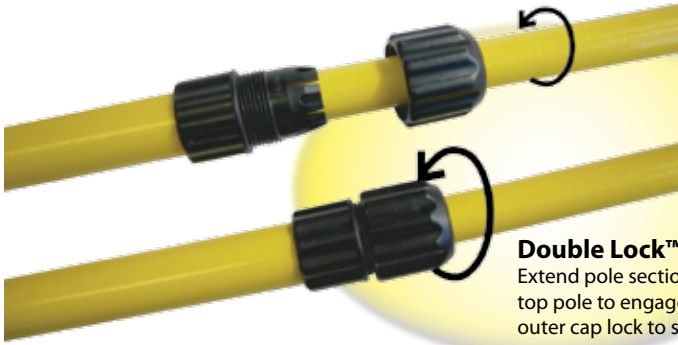

Double Lock™ Telescoping Poles

The leader in fiberglass poles brings you a high quality, lightweight telescoping pole that saves space and adjusts to fit the job.

Double locks (internal lock and external cap) ensure poles will not collapse, offering a secure connection at any length for maximum versatility and safety. An internal stop prevents pole separation when fully extended.

Double Lock™ System

Extend pole sections to desired length, twist top pole to engage internal lock then tighten outer cap lock to secure.

Lightweight, durable fiberglass will not crimp under high stress like aluminum poles.

Telescoping Pole with Female Ferrule

Use Pruner or Pole Saw with the same pole

Telescoping Pole with Adapter

Allows for permanent mounting of 1.25" i.d. sawhead section, pruner or ferrule.

Double-Lock™ Telescoping Poles	Part Number
3-6' Telescoping Pole with JA-14S Pruner & Rope	TP-6-14
6-12' Telescoping Pole with JA-14S Pruner & Rope	TP-12-14
7-14' Telescoping Pole with JA-14S Pruner & Rope	TP-14-14
3-6' Telescoping Pole with SB-TE-13 Tri-Cut Saw Blade	TP-6-S
6-12' Telescoping Pole with SB-TE-13 Tri-Cut Saw Blade	TP-12-S
7-14' Telescoping Pole with SB-TE-13 Tri-Cut Saw Blade	TP-14-S
6-12' Telescoping Pole with PH-11 Pruner, SB-1T Saw Blade, Rope	TP-12-11
7-14' Telescoping Pole with PH-11 Pruner, SB-1T Saw Blade, Rope	TP-14-11
3-6' Telescoping Pole with Female Ferrule	TP-6F
6-12' Telescoping Pole with Female Ferrule	TP-12F
7-14' Telescoping Pole with Female Ferrule	TP-14F
Package: TP-12F Telescoping Pole, JA-14 Pruner, PHA-14 Adapter, Pruner Rope, PS-3FP Pole Saw Head and 13" Tri-Cut Saw Blade	TP-12PKG1
3-6' Telescoping Pole with Adapter	TP-6
6-12' Telescoping Pole with Adapter	TP-12
7-14' Telescoping Pole with Adapter	TP-14

DOUBLE LOCK™ TELESCOPING POLES